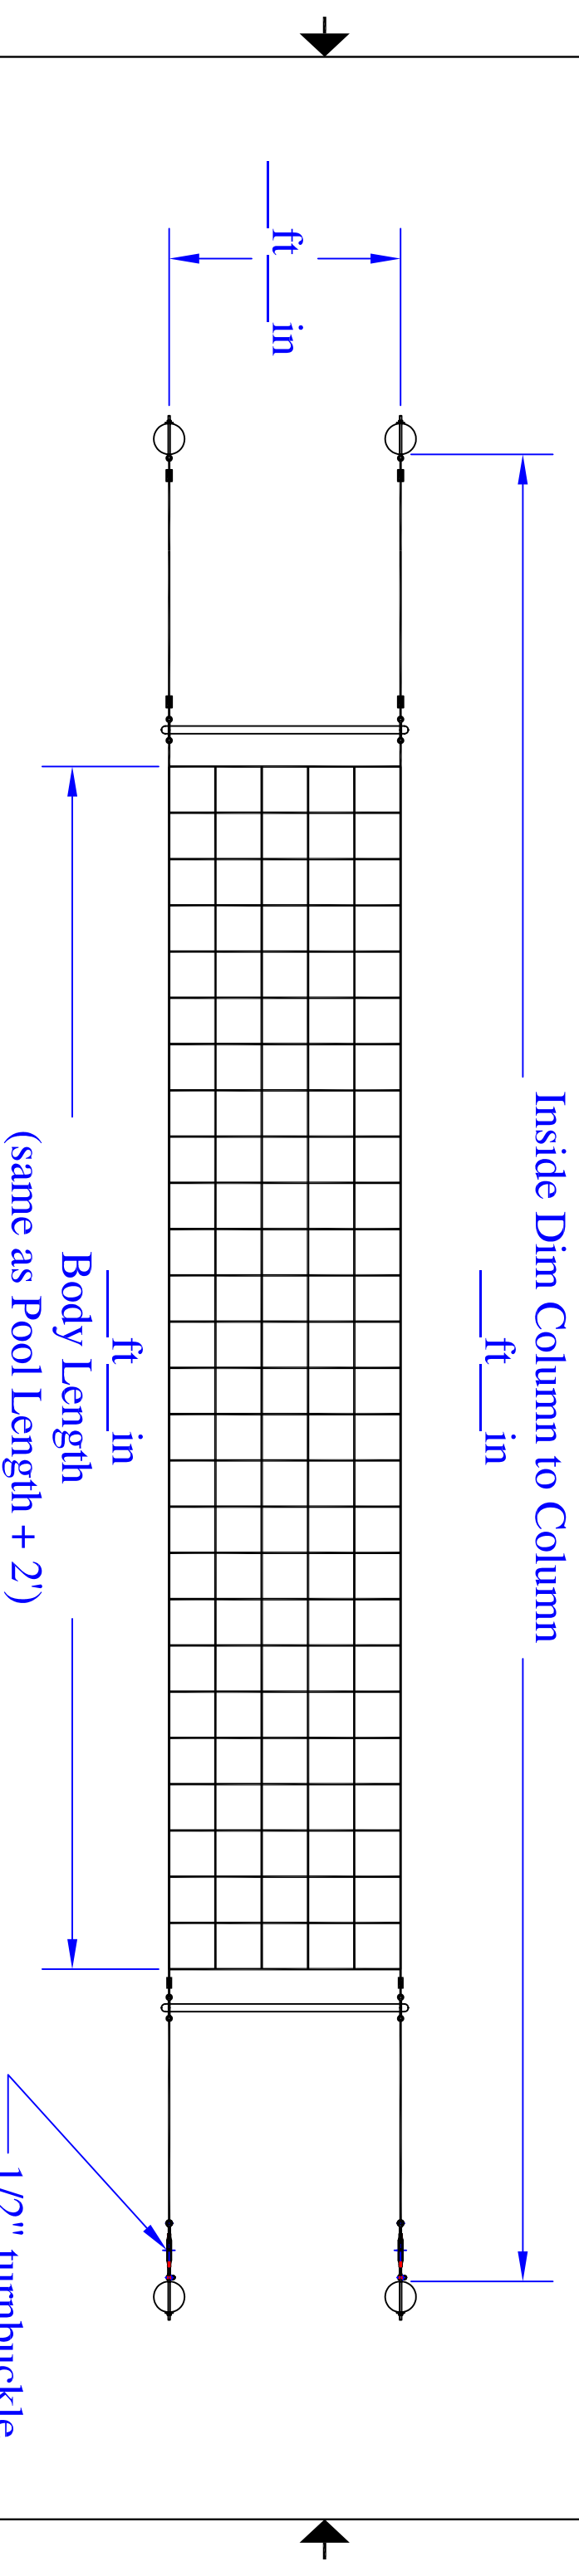

REVISIONS				
ZONE	REV	DESCRIPTION	DATE	APPROVED

**Note:**  
Galv. Core Rope, available in:  
Blue, Red, Yellow, Green, Black  
Red/Blue Combination  
Tan/Green Combination  
Rope joints avail in same colors as rope.

**Note: Body**  
Length of finished net is 2' greater than actual pool length.

Unless otherwise specified dimensions are in inches and tolerances are:  
.xx .xxx angles  
.02 .005 1/8°

**Lilypad Dimension Request Form**  
**International Cordage East**

All holes drilled thru.	SIZE <b>B</b>	FSCM NO.	DWG NO.	REV <b>3</b>
Materials noted	SCALE	1/16/06	SHEET 1 of 1	