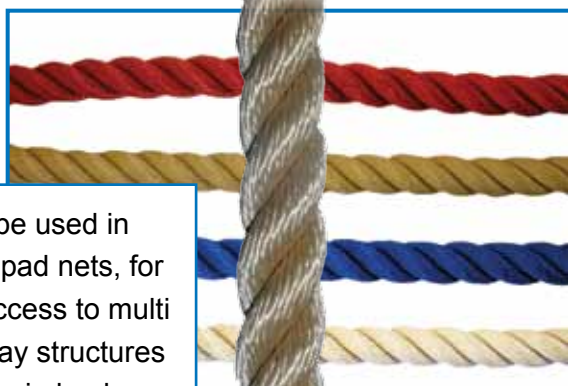

InCord cargo nets are hand woven and constructed using either Polyester rope or wire-core Netform™. All cargo nets are custom made to your specifications. Mesh openings must be 4" or smaller or 10" and larger, to comply with child safety regulations. Rope attachment hardware and end fitting terminations are available.

- *Suspension Bridges • Fencing*
- *Rope Handrails • Cargo Climb Nets*
- *Lily Pad Nets • Net Climbs & Tunnels*
- *SCS, Whitewater & NBGS Replacements*

Cargo Net

Spider Web

Netform™

Tunnel

InCord's netting and rope products help to create nautical, rustic and natural themes while keeping visitors safe.

InCord offers on-site installation.

Protecting Your World

*When we say custom – we mean netting systems designed specifically to meet your requirements.*

3-Strand  
Solution Dyed  
Polyester

Colors –  
White, Blue,  
Sand, Red