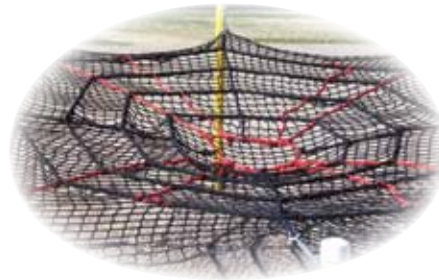

# Amusement Cargo Climbing Nets

InCord supplies limitless rope bridges, climbing ropes and rope netting products that may be integrated with commercial and residential playground structures.

Our cargo netting solutions for theme, amusement, and water parks are high quality and long lasting. We provide cargo nets for waterparks, tree houses, lily pad walks and access to multi-level interactive play structures.

InCord cargo nets are hand woven and constructed using either Polyester rope or wire-core Netform™. All cargo nets are custom made to your specifications. Mesh openings must be 4" or smaller or 10" and larger, to comply with child safety regulations. Rope attachment hardware and end fitting terminations are available.

- *Suspension Bridges • Fencing*
- *Rope Handrails • Cargo Climb Nets*
- *Lily Pad Nets • Net Climbs & Tunnels*
- *SCS, Whitewater & NBGS Replacements*

Cargo Net

Spider Web

Netform™

Tunnel

InCord's netting and rope products help to create nautical, rustic and natural themes while keeping visitors safe.

Rope netting can be used in waterparks for lily pad nets, for climbing nets to access to multi level interactive play structures and for tree houses in backyards to create “Swiss Family Robinson” style forts.