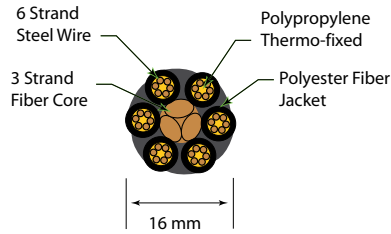

Netform™ provides unlimited enjoyment at lofty heights with the look and feel of ship masts and rigging. Square mesh rope steps and hand-holds ascend like a tower to create a safe and comfortable climb and descent.

Netform™ 16 mm rope is available in a variety of colors and combination colors; (Red, Yellow, Blue, Black, Sand, Green). Contact InCord for more information on our wide selection of Netform rope.

- *Semi-rigid design for stability in climbing, flexibility for bounce and swinging.*
- *The look, fit and feel of natural rope.*
- *The safety and strength of steel.*
- *Easy assembly and maintenance.*
- *Wide choice of rope colors, options and accessories.*
- *If you can dream it, we can make it.*