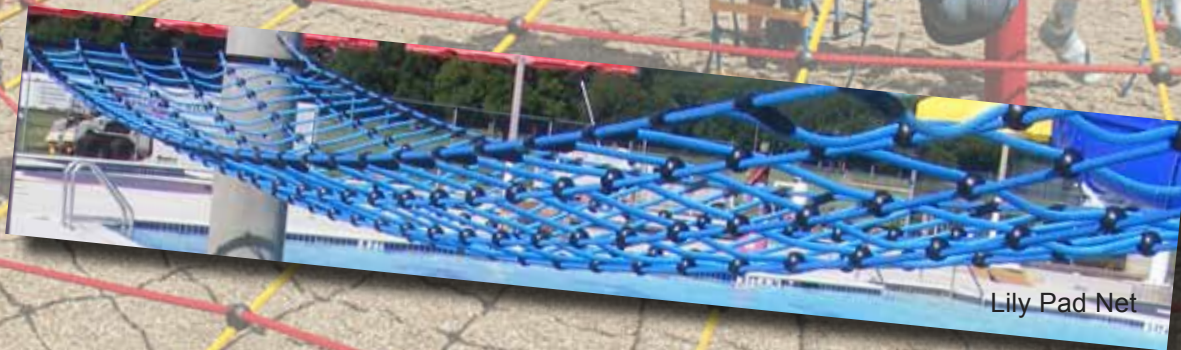

Amusement Netform™ Systems

INCORD

Netform™ play systems are durable and tough, providing all of the advantages of rope and steel cable construction. Yet it's also soft to the hands, which makes it ideal for indoor and outdoor landscapes and challenge courses.

Netform won't stretch over time, and the steel reinforced rope and stainless steel hardware are low-maintenance and will last season after season.

Netform has a breaking strength of several tons and endless attachment options. You can use it for climbing nets, cargo bridges, suspension bridges, handrails, lily pad nets, and climbing ladders.

Add excitement, theme and interactivity to river crossings and overpasses. The sway and bounce of a Netform™ bridge adds an element of fun.

Netform hard-wearing cable is constructed of high strength multi-strand steel laid over a synthetic fiber core with a thermo-fixed jacket of durable polyester which provides the color and handling of soft rope.

The patented knot and joint system makes installation of rope elements easy. Netform is specifically designed for the playground environment, our range of end fittings are one of the most comprehensive in the industry.